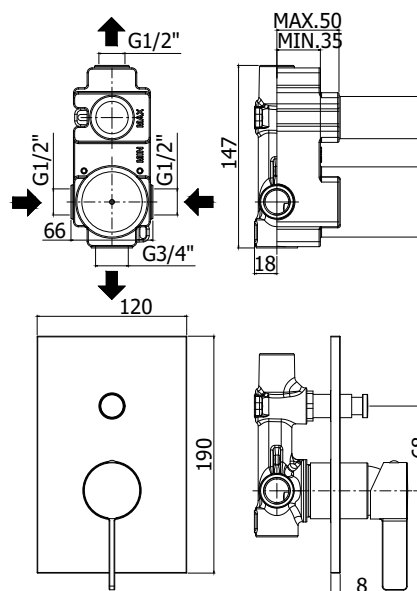

COLLECTION

rock

PRODUCT IMAGE

TECHNICAL DRAWING

DESCRIPTION

Concealed shower mixer (2 outlets) complete with:

- wall plate 120x190mm
- 1/2"G hot/cold and upper connections - 3/4"G lower connection

ART.

RO 015 . .
with push diverter

ZPRO 028 . .
Extension with diverter for art. 015

- H30mm

FINISHES

RO
CR - cromo
CR/M - cromo con piastra acciaio inox
ST/M - steel looking con piastra acciaio inox

ZPRO
CR - cromo
ST - finitura steel looking