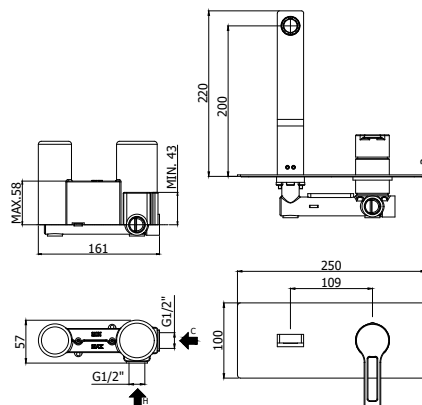

COLLECTION

ringo-west

PRODUCT IMAGE

TECHNICAL DRAWING

DESCRIPTION

Concealed single lever basin mixer complete with:

- stainless steel wall plate 250x100mm
- 1/2"G connections

ART.

RIN 104 . . / WS 104 . .

with spout and aerator M24x1 - l. 150mm

RIN 105 . . / WS 105 . .

with spout and aerator M24x1 - l. 200mm

RIN 106 . . / WS 106 . .

with spout and aerator M24x1 - l. 240mm

ZPRO 057 . .

Extension for artt. 104-105-106

- H20mm

FINISHES

RIN

CR - cromo
BO - bianco opaco
NO - nero opaco

WS

CR - cromo

ZPRO

CR - cromo
BO - bianco opaco
NO - nero opaco

DOCUMENTATION

FLOW DIAGRAM
1

INSTALLATION
INSTRUCTIONS

PRODUCT PAGE

www.paffoni.it