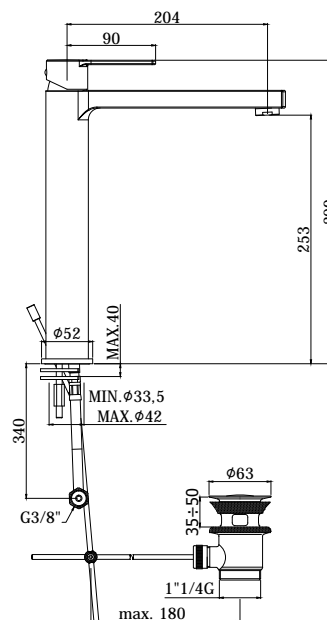

COLLECTION

ringo-west

PRODUCT IMAGE

TECHNICAL DRAWING

DESCRIPTION

Tall wash basin mixer complete with:

- aerator M24x1
- set of 2 stainless steel hoses 3/8"G

ART.

RIN 081 . . / WS 081 . .

without pop up waste

RIN 081K . . / WS 081K . .

with 1"1/4G Clic-Clac press top waste

RIN 085 . . / WS 085 . .

with 1"1/4G pop up waste

FINISHES

RIN

- CR - cromo
- BO - bianco opaco
- NO - nero opaco

WS

- CR - cromo

DOCUMENTATION

INSTALLATION
INSTRUCTIONS

PRODUCT PAGE

www.paffoni.it