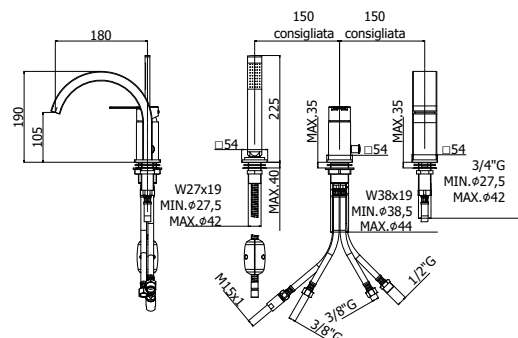

COLLECTION

ringo-west

PRODUCT IMAGE

TECHNICAL DRAWING

DESCRIPTION

Deck mounted mixer with diverter complete with:

- set of 5 stainless steel hoses for mixer
- hand-shower and flexible hose with weight

ART.

RIN 041L . . / WS 041L . .

without spout (2 holes)

RIN 040L . . / WS 040L . .

with waterfall spout (3 holes)

FINISHES

RIN

- CR - cromo
- BO - bianco opaco
- NO - nero opaco

WS