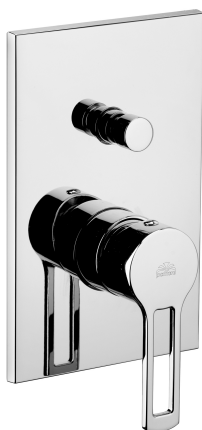

COLLECTION

ringo-west

PRODUCT IMAGE

TECHNICAL DRAWING

DESCRIPTION

Concealed shower mixer (2 outlets) complete with:

- wall plate 120x190mm
- 1/2"G hot/cold and upper connections - 3/4"G lower connection

ART.

RIN 015 . . / WS 015 . .

with push diverter

ZPRO 028 . .

Extension with diverter for art. 015

- H30mm

FINISHES

RIN

- CR - cromo
- CR/M - cromo con piastra acciaio inox
- BO/M - bianco opaco con piastra acciaio inox
- NO/M - nero opaco con piastra acciaio inox