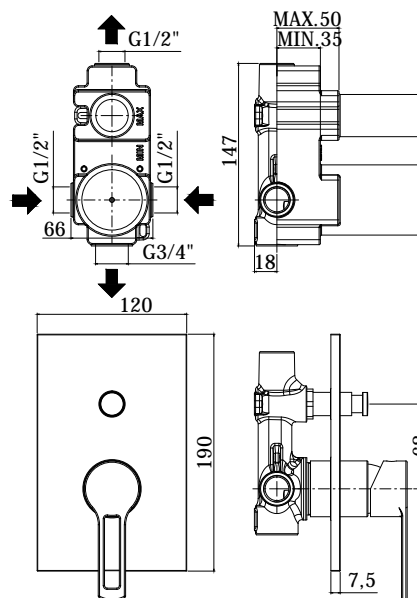

COLLECTION

ringo-west

PRODUCT IMAGE

TECHNICAL DRAWING

DESCRIPTION

Concealed shower mixer (2 outlets) complete with:

- wall plate 120x190mm
- 1/2"G hot/cold and upper connections - 3/4"G lower connection

ART.

RIN 015 . . / WS 015 . .

with push diverter

ZPRO 028 . .

Extension with diverter for art. 015

- H30mm

FINISHES

RIN

- CR - cromo
- CR/M - cromo con piastra acciaio inox
- BO/M - bianco opaco con piastra acciaio inox
- NO/M - nero opaco con piastra acciaio inox

WS

- CR - cromo
- CR/M - cromo con piastra acciaio inox

ZPRO

- CR - cromo

DOCUMENTATION

FLOW DIAGRAM
1

INSTALLATION
INSTRUCTIONS

PRODUCT PAGE