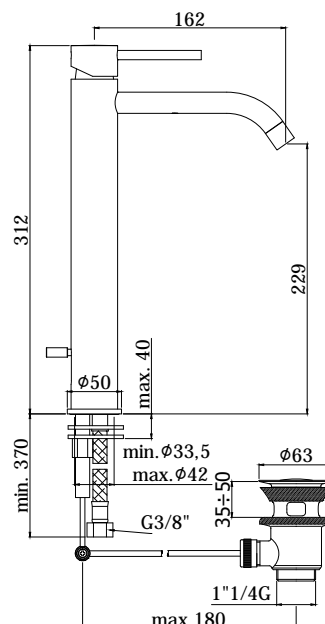

COLLECTION

light

PRODUCT IMAGE

TECHNICAL DRAWING

DESCRIPTION

Tall wash basin mixer complete with:

- aerator M16x1
- set of 2 stainless steel hoses 3/8"G

ART.

LIG 081 . .
without pop up waste

LIG 081K . .
with 1"1/4G Clic-Clac press top waste

LIG 085 . .
with 1"1/4G pop up waste

FINISHES

LIG
CR - cromo
ST - finitura steel looking
NO - nero opaco

DOCUMENTATION

FLOW DIAGRAM
1