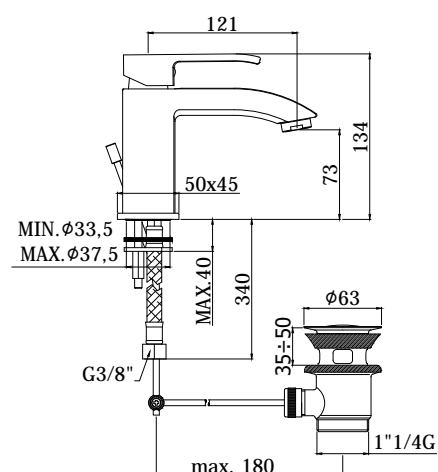

## DESCRIPTION

Wash basin mixer complete with:

- aerator M24x1
- set of 2 stainless steel hoses 3/8"G

## ART.

**LES 071 . .**  
without pop up waste

**LES 071K . .**  
with 1"1/4G Clic-Clac press top waste

**LES 075 . .**  
with 1"1/4G pop up waste