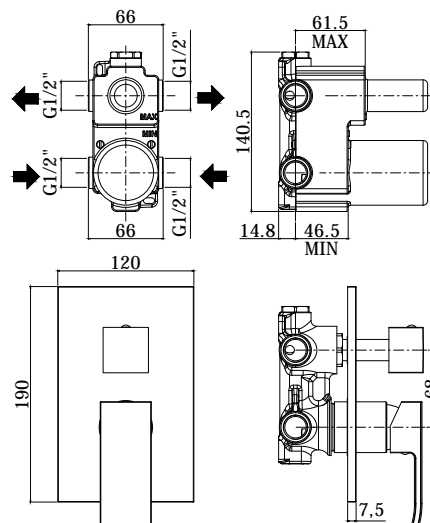

## DESCRIPTION

Concealed shower mixer (2 outlets) complete with:

- wall plate 120x190mm
- 1/2"G connections