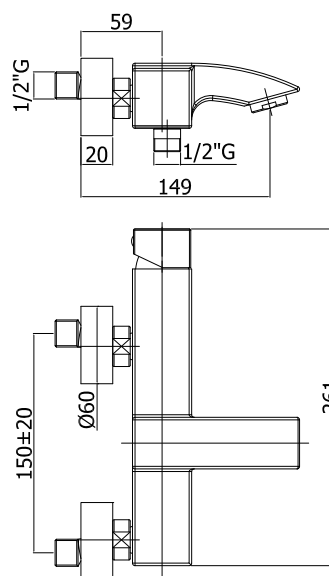

COLLECTION

level

PRODUCT IMAGE

TECHNICAL DRAWING

DESCRIPTION

Bath/shower mixer with diverter complete with:

- aerator M28x1
- set of 2 S-wall-unions 1/2"x3/4"G and wall-plates

ART.

LEC 022 . . / LEA 022 . .

without shower set

LEC 023 . . / LEA 023 . .

with ABS joint wall bracket

- with hand-shower and flexible hose

LEC 026 . . / LEA 026 . .

with ABS fixed wall bracket

- with hand-shower and flexible hose