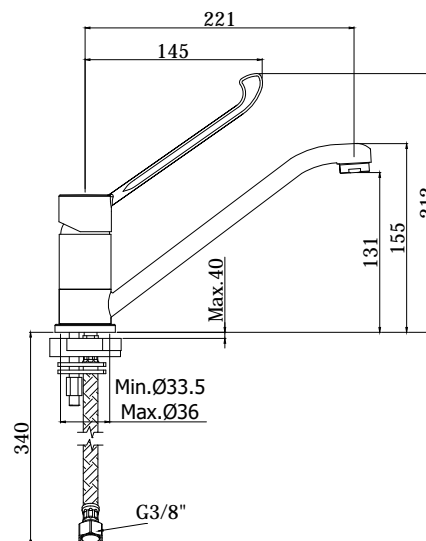

COLLECTION

candy

PRODUCT IMAGE

TECHNICAL DRAWING

DESCRIPTION

One-hole sink mixer with swivelling spout complete with:

- aerator M24x1
- set of 2 stainless steel hoses 3/8"G

ART.

CA 303 . .
with tube spout
• with clinical lever

FINISHES

CA
CR - cromo

DOCUMENTATION

FLOW DIAGRAM
1

INSTALLATION
INSTRUCTIONS

SPARE PARTS
EXPLODED 1

PRODUCT PAGE