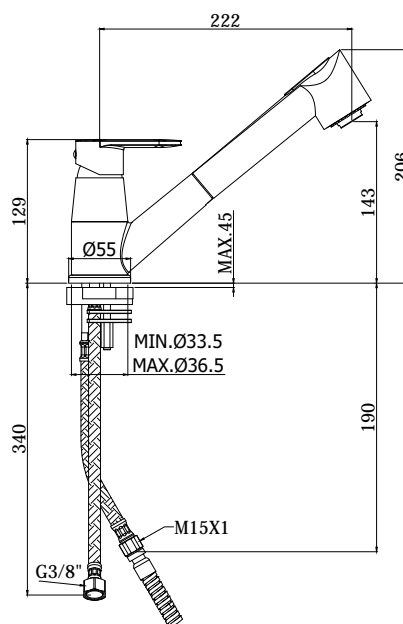

## DESCRIPTION

One-hole sink mixer with swivelling spout complete with:

- set of 2 stainless steel hoses 3/8"G
- 1 stainless steel hose M15x1
- 1/2"-M15x1 / L.1500 mm nylon hose with weight