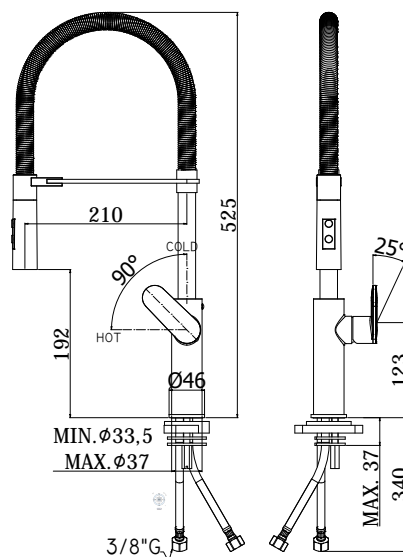

COLLECTION

candy

PRODUCT IMAGE

TECHNICAL DRAWING

DESCRIPTION

One-hole sink mixer with swivelling spout complete with:

- Minimal ABS hand-shower (two spray-functions)
- Hand-shower bracket with magnetic easy rest
- set of 2 stainless steel hoses 3/8" G

ART.

CA 179 . .
Professional

FINISHES

CA
CRNO - cromo + nero opaco

DOCUMENTATION

FLOW DIAGRAM
1

INSTALLATION
INSTRUCTIONS

SPARE PARTS
EXPLODED 1