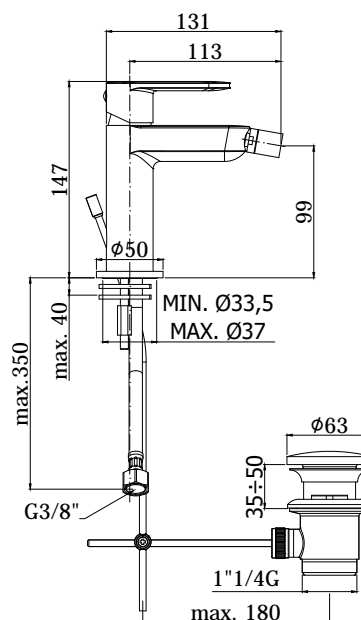

COLLECTION

candy

PRODUCT IMAGE

TECHNICAL DRAWING

DESCRIPTION

Bidet mixer complete with:

- with swivel joint and aerator M16x1
- set of 2 stainless steel hoses 3/8"G

ART.

CA 131 . .

without pop up waste

CA 131K . .

with 1"1/4G Clic-Clac press top waste

CA 135 . .

with 1"1/4G pop up waste

FINISHES

CA

CR - cromo

DOCUMENTATION

FLOW DIAGRAM
1

INSTALLATION
INSTRUCTIONS

SPARE PARTS
EXPLODED 1

SPARE PARTS
EXPLODED 2

SPARE PARTS
EXPLODED 3

PRODUCT PAGE