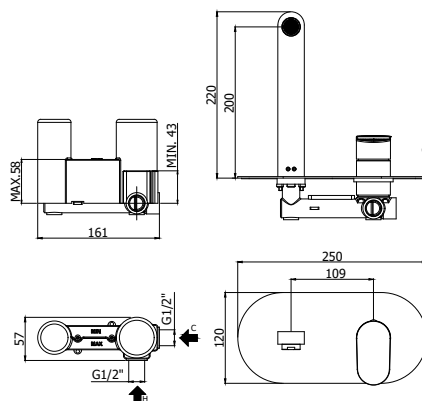

COLLECTION

candy

PRODUCT IMAGE

TECHNICAL DRAWING

DESCRIPTION

Concealed single lever basin mixer complete with:

- stainless steel wall plate 250x120mm
- 1/2"G connections

ART.

CA 104 . .

with spout and aerator M24x1 - l. 150mm

CA 105 . .

with spout and aerator M24x1 - l. 200mm

CA 106 . .

with spout and aerator M24x1 - l. 245mm

ZPRO 057 . .

Extension for artt. 104-105-106

- H20mm

FINISHES

CA

CR - cromo

ZPRO

CR - cromo

DOCUMENTATION

FLOW DIAGRAM
1