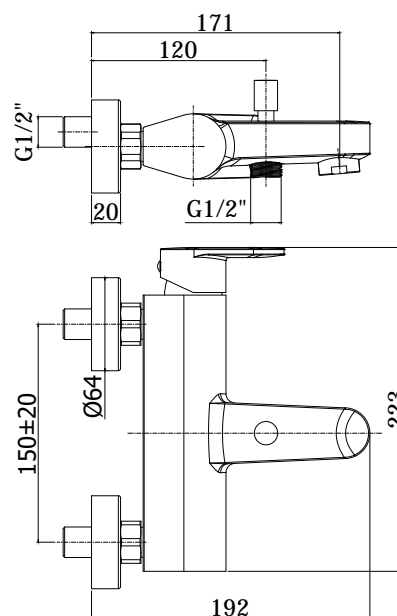

## DESCRIPTION

Bath/shower mixer with diverter complete with:

- aerator M28x1
- set of 2 S-wall-unions 1/2"x3/4"G and wall-plates