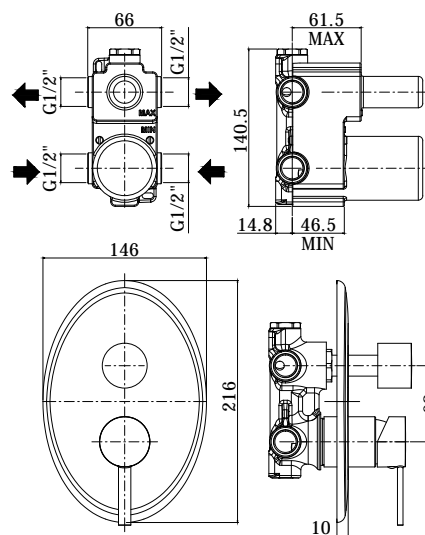

COLLECTION

berry

PRODUCT IMAGE

TECHNICAL DRAWING

DESCRIPTION

Concealed shower mixer (2 outlets) complete with:

- ABS wall plate 146x216mm
- 1/2"G connections

ART.

BR 018 . .
with diverter cartridge (2 outlets + 1 combined position)

ZPRO 068 . .
Extension with diverter for artt. 018-019

- H30mm

FINISHES

BR
CR - cromo

ZPRO
CR - cromo

DOCUMENTATION

FLOW DIAGRAM
1